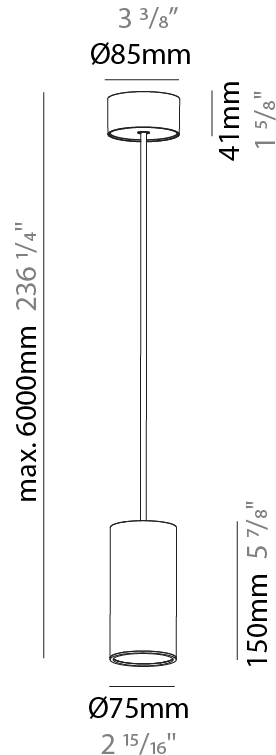

GENERAL

Series: Hangover
Subseries: Hangover Monopoint Surface Canopy
Brand: Prolicht
Division: Architectural
Mounting Type: Suspension
Mounting Location: Ceiling
Subcategory: Pendant

PHYSICAL

Shape: Cylinder
Diameter (mm): 75
Diameter (in): 2 ¹⁵/₁₆
Height (mm): 150
Height (in): 5 ⁷/₈
Max. Overall Height (mm): 2150
Max. Overall Height (in): 84 ⁵/₈
Light Distribution: Direct / Indirect
Diffuser: Shine Ring 0-6
Fixture Finish: SSR / BKV / CWI / CRY / HAB / UFT / ITA / RUA / FTG / MYG / LOD / PUS / FRO / FUP / KIA / POP / BLS / SPG / MEY / GOH / GUM / CHC / COM / ABZ / JAG / OBR / MOS / ROR
Fixture Material: Aluminum
Cable Details: 2000mm / 6000mm Cable in White / Black / Orange / Red

ELECTRICAL

Lamp Type: LED (Zhaga Standard)
Input Wattage (W): 10.9
Total Output Wattage (W): 9
Dimming: Non-Dimmable
Driver Included: Yes
Driver Location: Integrated
Driver Type: Constant Current
Driver Class: Class 2
Housing: ENCP3
Input Voltage (V): 120
Constant Current (MA): 500
Upon Request: Remote: 0-10Vdc dimming / Phase dimming 120Vac

LED

Number of LEDs: 2
Color Temperature (°K): 2700 / 3000 / 4000
Max. Delivered Lumen (lm): 911
CRI: >90 CRI
Efficiency (%): 86
Lamp Life (hrs): 50000

OPTICAL

Reflector: 18 / 36 / 52

RATINGS AND CERTIFICATIONS

Certified By: Certified for North American Standards
IP rating: IP20