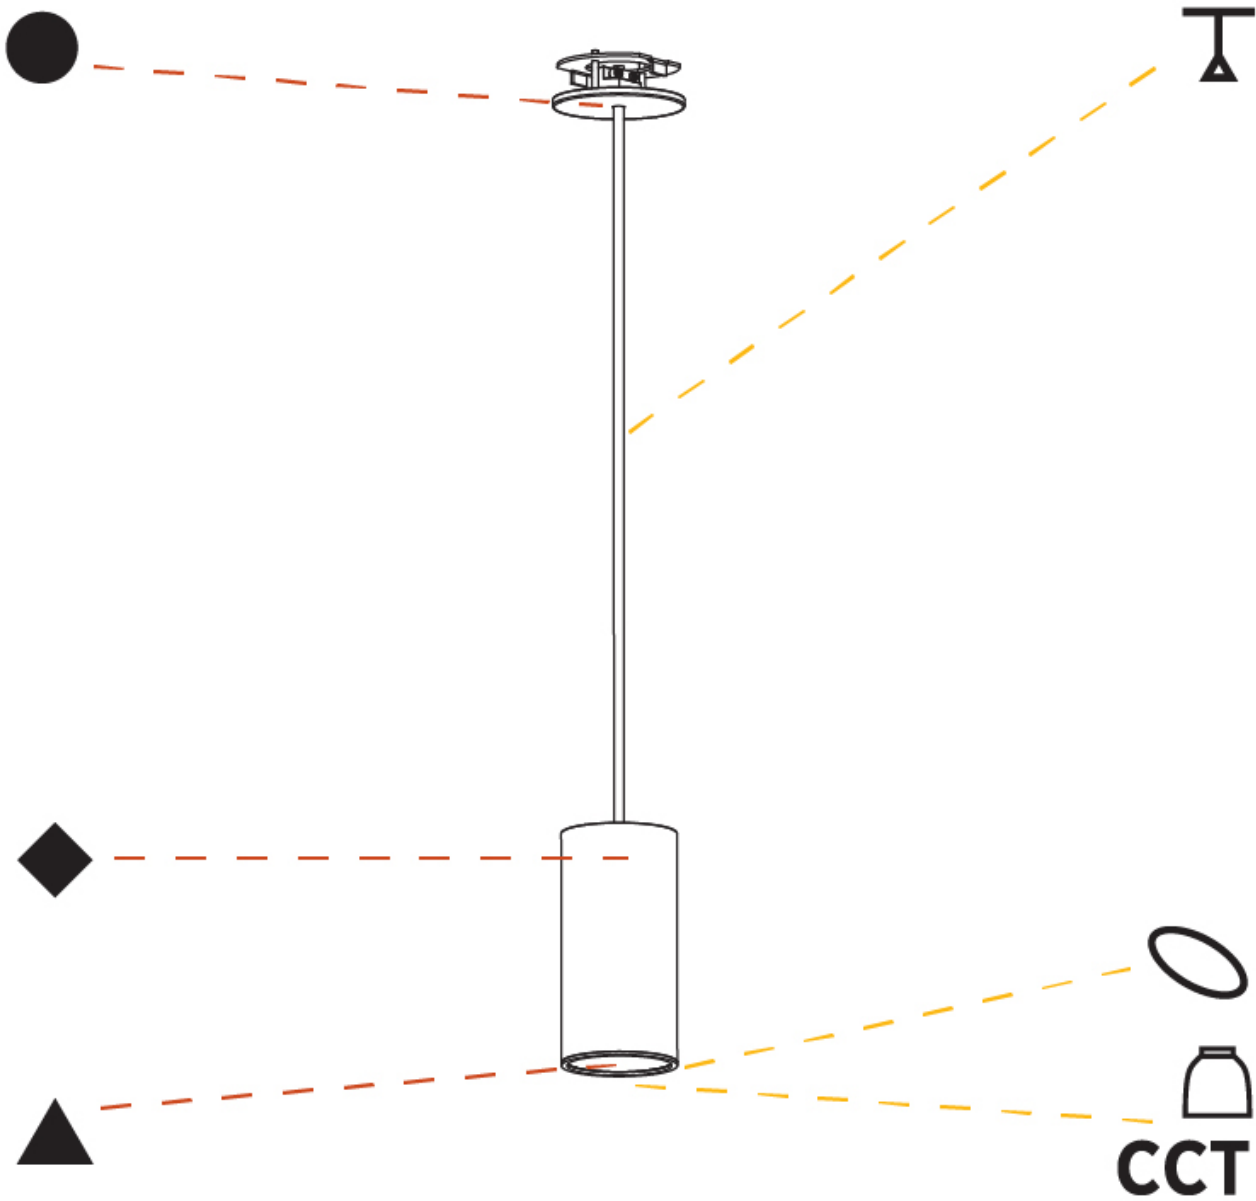

PROJECT
TYPE
SPECIFIER
QUANTITY
DATE

HANGOVER MONOPOINT RECESSED CANOPY SUSPENSION

A300150-