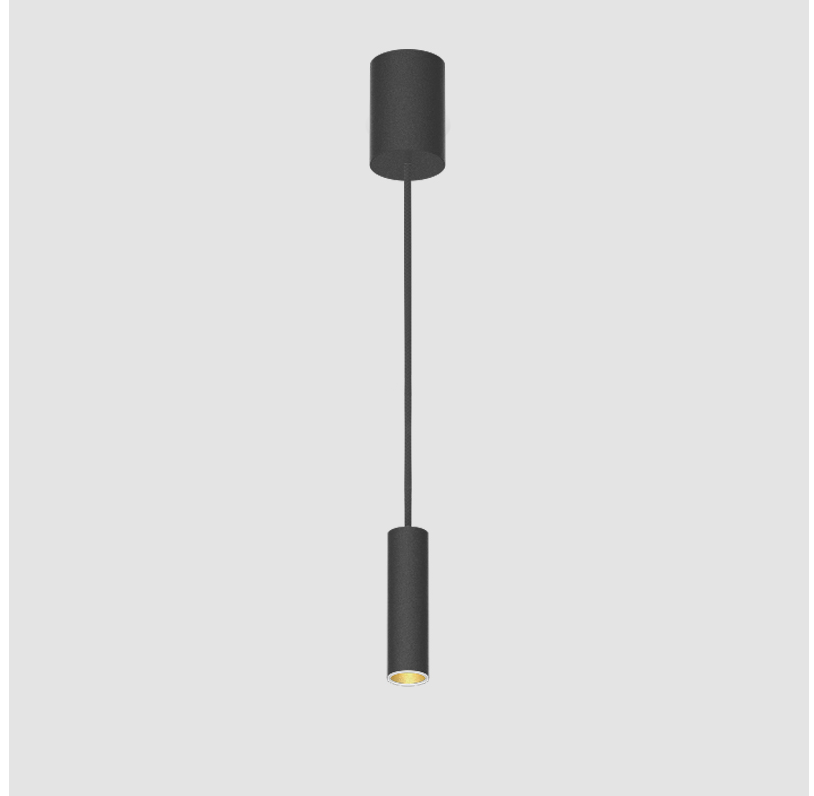

GENERAL

Series: Hangover
Subseries: Hangover Monopoint Surface Canopy
Brand: Prolicht
Division: Architectural
Mounting Type: Suspension
Mounting Location: Ceiling
Subcategory: Pendant

PHYSICAL

Shape: Cylinder
Diameter (mm): 40
Diameter (in): 1 9/16
Height (mm): 150
Height (in): 5 7/8
Max. Overall Height (mm): 2150
Max. Overall Height (in): 84 5/8
Light Distribution: Downlight
Weight (kg): 0.75
Weight (lbs): 1.65
Diffuser: Shine Ring 0-6
Fixture Finish: SSR / BKV / CWI / CRY / HAB / UFT / ITA / RUA / FTG / MYG / LOD / PUS / FRO / FUP / KIA / POP / BLS / SPG / MEY / GOH / GUM / CHC / COM / ABZ / JAG / OBR / MOS / ROR
Fixture Material: Aluminum
Cable Details: 2000mm / 6000mm Cable in White / Black / Orange / Red

ELECTRICAL

Lamp Type: LED (Zhaga Standard)
Input Wattage (W): 10.9
Total Output Wattage (W): 9
Dimming: Non-Dimmable
Driver Included: Yes
Driver Location: Integrated
Driver Type: Constant Current
Driver Class: Class 2
Input Voltage (V): 120
Constant Current (MA): 500
Upon Request: Remote: 0-10Vdc dimming / Phase dimming 120Vac

LED

Number of LEDs: 1
Color Temperature (°K): 2700 / 3000 / 4000
Max. Delivered Lumen (lm): 842
CRI: >90 CRI
Lamp Life (hrs): 50000

OPTICAL

Reflector: 40 / 50

RATINGS AND CERTIFICATIONS

Certified By: Certified for North American Standards
IP rating: IP20